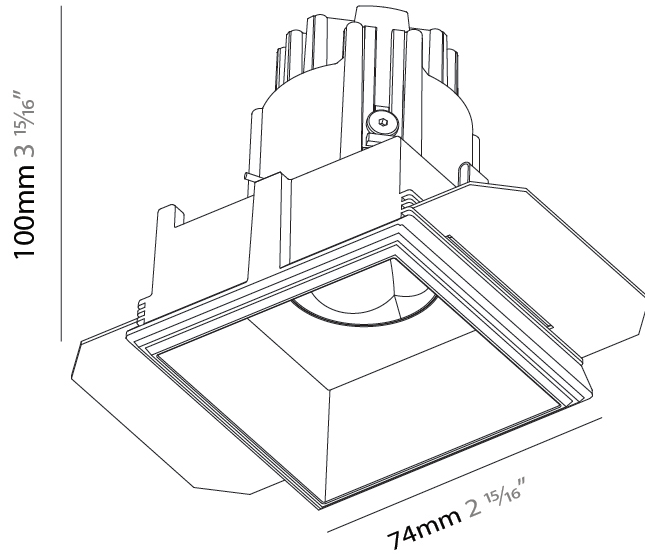

PHYSICAL

Shape: Square
Length (mm): 74
Length (in): 2 ¹⁵/₁₆
Width (mm): 74
Width (in): 2 ¹⁵/₁₆
Height (mm): 100
Height (in): 3 ¹⁵/₁₆
Ceiling Thickness (mm): 10 / 12.5 / 15
Ceiling Thickness (in): 3/8 or 1/2 or 9/16
Min. Recessing Depth (mm): 110
Min. Recessing Depth (in): 4 ⁵/₁₆
Light Distribution: Direct
Weight (kg): 0.412
Diffuser: Lens Pack - No Lens / Opal / Linear Spread Lens / Honeycomb / Spread Lens
Fixture Finish: SSR / BKV / CWI / CRY / HAB / LAG / UFT / ITA / RUA / RUR / MIC / FTG / MYG / TWT / LOD / PUS / FRO / FUP / KIA / POP / BLS / SPG / MEY / GOH / GUM / CHC / COM / ABZ / JAG / OBR / MOS / ROR
Fixture Material: Aluminum Die Cast
Cut-out Measurements: 85mm / 3 3/8" x 85mm / 3 3/8"

ELECTRICAL

Lamp Type: LED (Zhaga Standard)
Input Wattage (W): 15
Total Output Wattage (W): 13.6
Dimming: Tri-Mode (Non-Dimming and Phase Dimming (120Vac only) and 0-10V Dimming)
Driver Included: Yes
Driver Location: Remote
Driver Type: Constant Current - Universal
Driver Class: Class 2
Input Voltage (V): 120 - 277
Constant Current (MA): 400

LED

Color Temperature (°K): 2700 / 3000 / 3500 / 4000
Max. Delivered Lumen (lm): 1408 / 1497 / 1567 / 1582
Nominal Lumen (lm): 1566 / 1665 / 1743 / 1759
CRI: >93 CRI
Lamp Life (hrs): 50000

OPTICAL

Adjustability: Fixed

RATINGS AND CERTIFICATIONS

Certified By: CSA Certified to UL and CSA Standards
IP rating: IP20