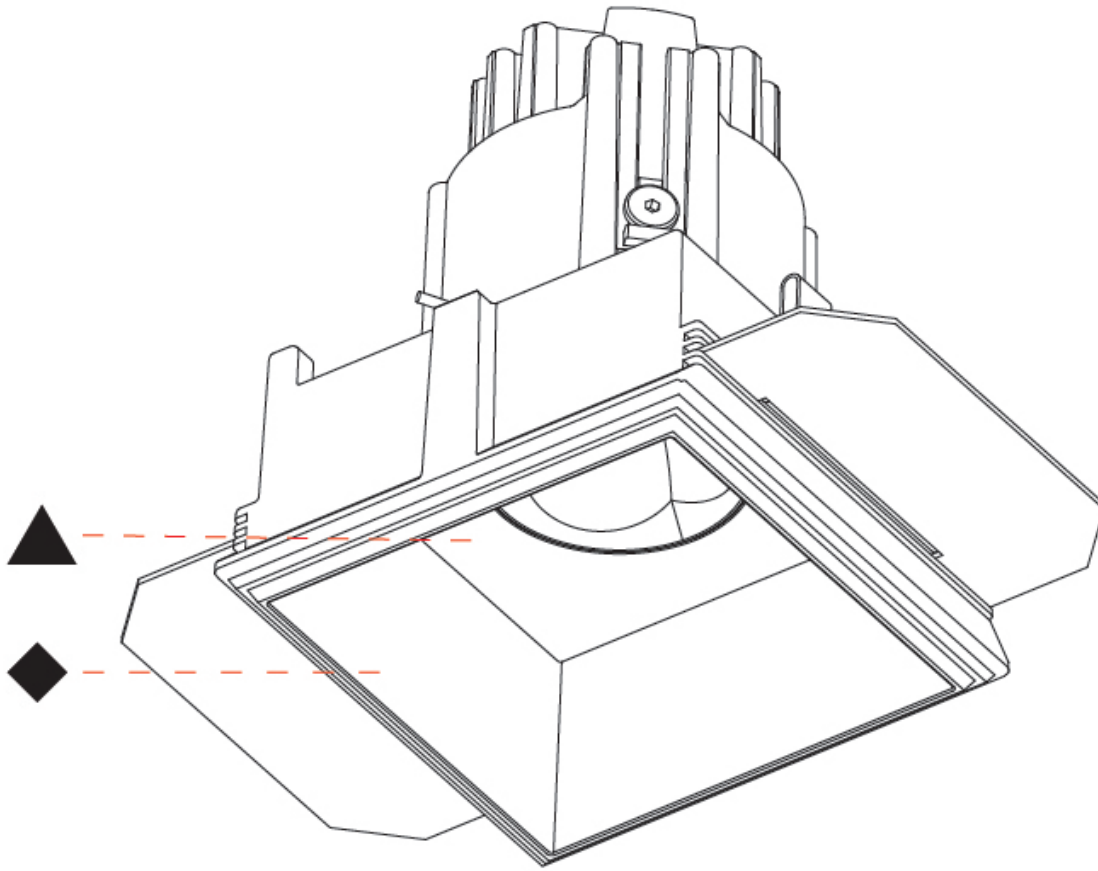

OIKO PRO SQUARE COMFORT TRIMLESS

A35952-

PROJECT	_____
TYPE	_____
SPECIFIER	_____
QUANTITY	_____
DATE	_____