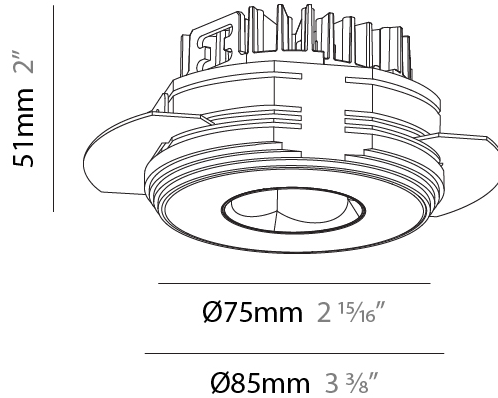

PHYSICAL

Shape: Round
Diameter (mm): 75
Diameter (in): 2 ¹⁵/₁₆
Height (mm): 51
Height (in): 2
Ceiling Thickness (mm): 10 / 12.5 / 15 / 25
Ceiling Thickness (in): 3/8 or 1/2 or 9/16 or 1
Min. Recessing Depth (mm): 60
Min. Recessing Depth (in): 2 ³/₈
Light Distribution: Direct
Diffuser: Lens Pack - Spread Lens / Linear Spread Lens / Honeycomb Louver
Fixture Finish: SSR / BKV / CWI / CRY / HAB / LAG / UFT / ITA / RUA / RUR / MIC / FTG / MYG / TWT / LOD / PUS / FRO / FUP / KIA / POP / BLS / SPG / MEY / GOH / GUM / CHC / COM / ABZ / JAG / OBR / MOS / ROR
Fixture Material: Aluminum Die Cast
Cut-out Measurements: 68mm / 2 11/16" Diameter

ELECTRICAL

Lamp Type: LED (Zhaga Standard)
Input Wattage (W): 15
Total Output Wattage (W): 13.6
Dimming: Tri-Mode (Non-Dimming and Phase Dimming (120Vac only) and 0-10V Dimming)
Driver Included: No
Driver Location: Recessed Housing
Driver Type: Constant Current - Universal
Driver Class: Class 2
Input Voltage (V): 120 - 277
Constant Current (MA): 350

LED

Color Temperature (°K): 2700 / 3000 / 3500 / 4000
Max. Delivered Lumen (lm): 1375 / 1462 / 1531 / 1545
Nominal Lumen (lm): 1566 / 1665 / 1743 / 1759
CRI: >90 CRI
Lamp Life (hrs): 50000

OPTICAL

Reflector°: 50
Adjustability: Fixed

RATINGS AND CERTIFICATIONS

Certified By: Certified for North American Standards
IP rating: IP20