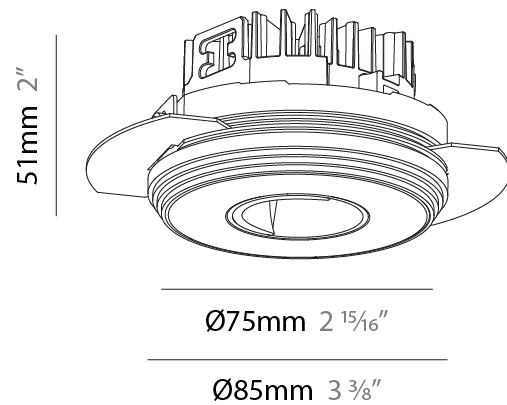

GENERAL

Series: Oiko Pro
Subseries: Oiko Pro Round
Brand: Prolicht
Division: Architectural
Mounting Type: Trimless
Mounting Location: Ceiling
Subcategory: Wallwash

PHYSICAL

Shape: Round
Diameter (mm): 75
Diameter (in): 2 ¹⁵/₁₆
Height (mm): 51
Height (in): 2
Ceiling Thickness (mm): 1 - 25
Ceiling Thickness (in): 1/16 - 1 3/16
Min. Recessing Depth (mm): 55
Min. Recessing Depth (in): 2 ³/₁₆
Light Distribution: Direct
Fixture Finish: SSR / BKV / CWI / CRY / HAB / LAG / UFT / ITA / RUA / RUR / MIC / FTG / MYG / TWT / LOD / PUS / FRO / FUP / KIA / POP / BLS / SPG / MEY / GOH / GUM / CHC / COM / ABZ / JAG / OBR / MOS / ROR
Fixture Material: Aluminum Die Cast
Cut-out Measurements: 86mm / 3 3/8" Diameter

ELECTRICAL

Lamp Type: LED (Zhaga Standard)
Input Wattage (W): 15
Total Output Wattage (W): 13.6
Dimming: Tri-Mode (Non-Dimming and Phase Dimming (120Vac only) and 0-10V Dimming)
Driver Included: No
Driver Location: Recessed Housing
Driver Type: Constant Current - Universal
Driver Class: Class 2
Input Voltage (V): 120 - 277
Constant Current (MA): 350

LED

Color Temperature (°K): 2700 / 3000 / 3500 / 4000
Max. Delivered Lumen (lm): 1302 / 1383 / 1449 / 1462
Nominal Lumen (lm): 1566 / 1665 / 1743 / 1759
CRI: >93 CRI
Lamp Life (hrs): 50000

OPTICAL

Adjustability: Fixed

RATINGS AND CERTIFICATIONS

Certified By: Certified for North American Standards
IP rating: IP20